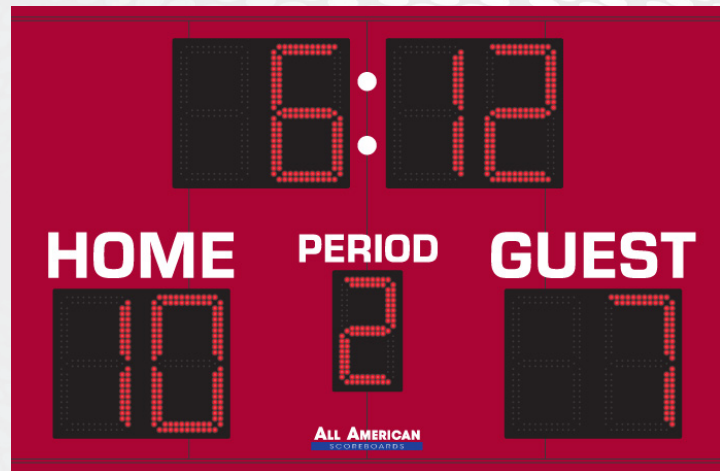

PRODUCT SPECIFICATIONS
FOOTBALL SCOREBOARD

ALL AMERICAN
SCOREBOARDS ®

OVERALL DIMENSION	5' High x 8' Wide x 5" Depth. Additional 1.5" mounting flange on top and bottom. Style available in other sizes.
CONSTRUCTION	Fabricated 20 and 22 GA Powder Coated Galvanneal.
INFORMATION	Game Time (18" Red), Home & Guest Scores (18"), Period (14")
CAPTIONS	HOME, GUEST (6"), TO GO (3.5"), PERIOD (3.5")
HORN	Not Included. 100 dB Resonating and 110 dB external trumpet horn available, recommended to be wired at time of manufacture.
ELECTRONICS / DIGITS	100% solid state, microprocessor controlled system with locking connectors. Ultra bright, exposed Red LED digits.
SERVICING	Sign will be serviceable by removing the Home Score digit pan to access components.
COMMUNICATION	Radio communication is standard using a 2.4 GHz Frequency hopping spread spectrum transceiver. Hardwire optional on scoreboard, recommended to be installed at time of manufacture.
POWER REQUIREMENTS	120VAC, 1.3 Amp. Installer to provide connection point or junction box to scoreboard. 20 Amp circuit recommended.
INSTALLATION	May be mounted to nearly any wall surface or a minimum of 2 posts/beams. Number and size of beams is dependent on soil condition and IBC wind loading requirements. Hardware supplied to mount by drilling through the scoreboard flange and I-beam. Pressure and additional clamping system available. Pole/beam installations require supplied mounting bar on flange.
ESTIMATED WEIGHT	150 lbs.
WARRANTY	Five year guarantee against defects in materials and workmanship. Factory repair service for parts in warranty. Union label. UL Certified.
ADDITIONAL OPTIONS MODEL NUMBER + ()	Protective Lens Kit (PLK + Model Number). White, Green, Amber digits available (Red is standard).
AVAILABLE CONTROL CONSOLE (SOLD SEPARATELY)	MSC9000 (Multi-sport Desktop Console) Extruded Aluminum, high impact low profile microprocessor control console. 5" high x 10.25" wide x 9" deep. Weight: 4.3 lbs. Radio (1600 ft) is standard, simultaneous hardwire option included. Internal rechargeable battery. Switch between multiple sports by removing and replacing the slip sheet. HRFB9000 (Handheld Football Remote) 6.5" high x 3" wide x 1" deep. Radio (500 ft) is standard. Internal rechargeable battery.